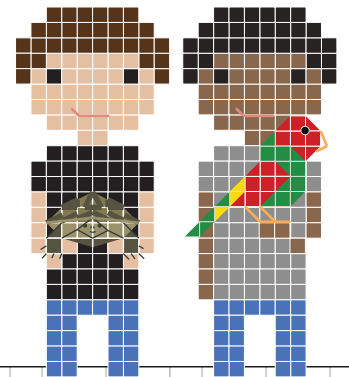

SMALL PETS

BY STITCH PEOPLE

FOUR-LEGGED FRIENDS THAT WE HOLD IN OUR HEARTS AREN'T LIMITED TO CATS AND DOGS! INCLUDE YOUR SPECIAL SMALL PET IN YOUR STITCH PEOPLE PORTRAIT ALONGSIDE YOUR STITCH PEOPLE CHARACTERS TO BETTER PERSONALIZE YOUR PORTRAITS!

©2017 STITCH PEOPLE

CHINCHILLA

FERRET

SMALL PETS CAN "STAND" OR "SIT" NEXT TO, OR IN LINE WITH, THE HUMAN CHARACTERS IN YOUR PORTRAITS, OR YOU CAN DEVELOP CREATIVE WAYS FOR YOUR CHARACTERS TO "HOLD" THEM!

IGUANA

HAMSTER

HEDGEHOG

GERBIL

TURTLE

LIZARD (GENERIC)

MORE PATTERNS FOR GUINEA PIGS, MICE, AND RABBITS CAN BE FOUND IN **STITCH PEOPLE'S "FARM ANIMALS" BOOK**, ALONG WITH BABY AND ADULT DUCKS AND CHICKENS, AND MUCH MORE!