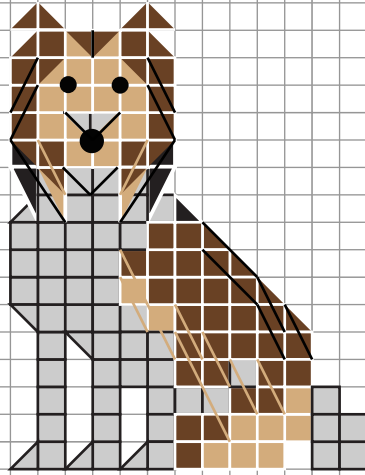

COLLIE, BORDER COLLIE, CORGI, & JACK RUSSELL TERRIER

BY STITCH PEOPLE

Each gray square is shown gray for visibility only. Stitch these squares in white embroidery floss.

Eric Lam/Shutterstock