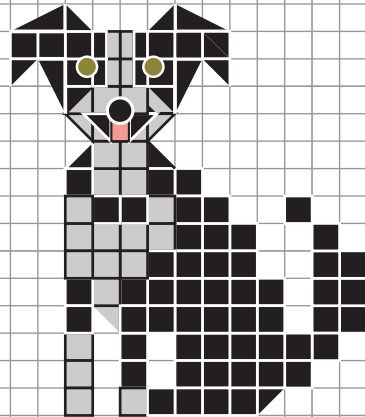

COLLIE, BORDER COLLIE, CORGI, & JACK RUSSELL TERRIER

BY STITCH PEOPLE

Each gray square is shown gray for visibility only. Stitch these squares in white embroidery floss.

Eric Lam/Shutterstock