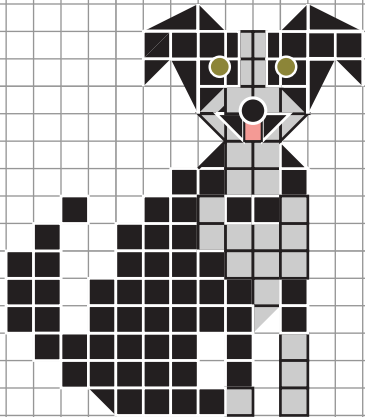

COLLIE, BORDER COLLIE, CORGI, & JACK RUSSELL TERRIER

BY STITCH PEOPLE

Each gray square is shown gray for visibility only. Stitch these squares in white embroidery floss.

Eric Lam/Shutterstock