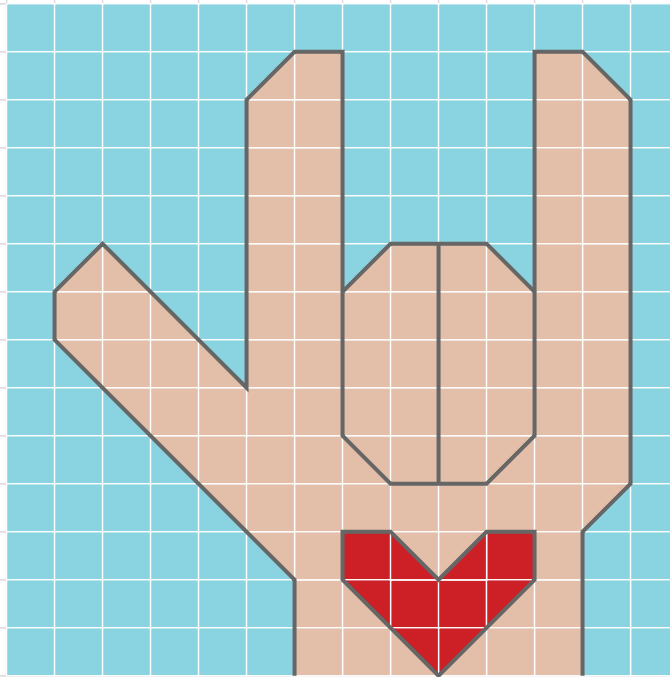

# COMMUNITY **STITCH-A-LONG**

Tina Turner  
*Northern CA, USA*

📍 @tinavanakenturner

Hello Stitchers! I am Tina Turner from Northern California, USA. For my design I chose to represent my passion and commitment to the education of Deaf and Hard of Hearing children, and my support of the Deaf Community. I designed this stitch using the American Sign Language manual sign for “I Love You”. I recently retired from Deaf education, after 41 years, during the 2020 pandemic. It was during this time I found Stitch People and I am truly grateful for this community.