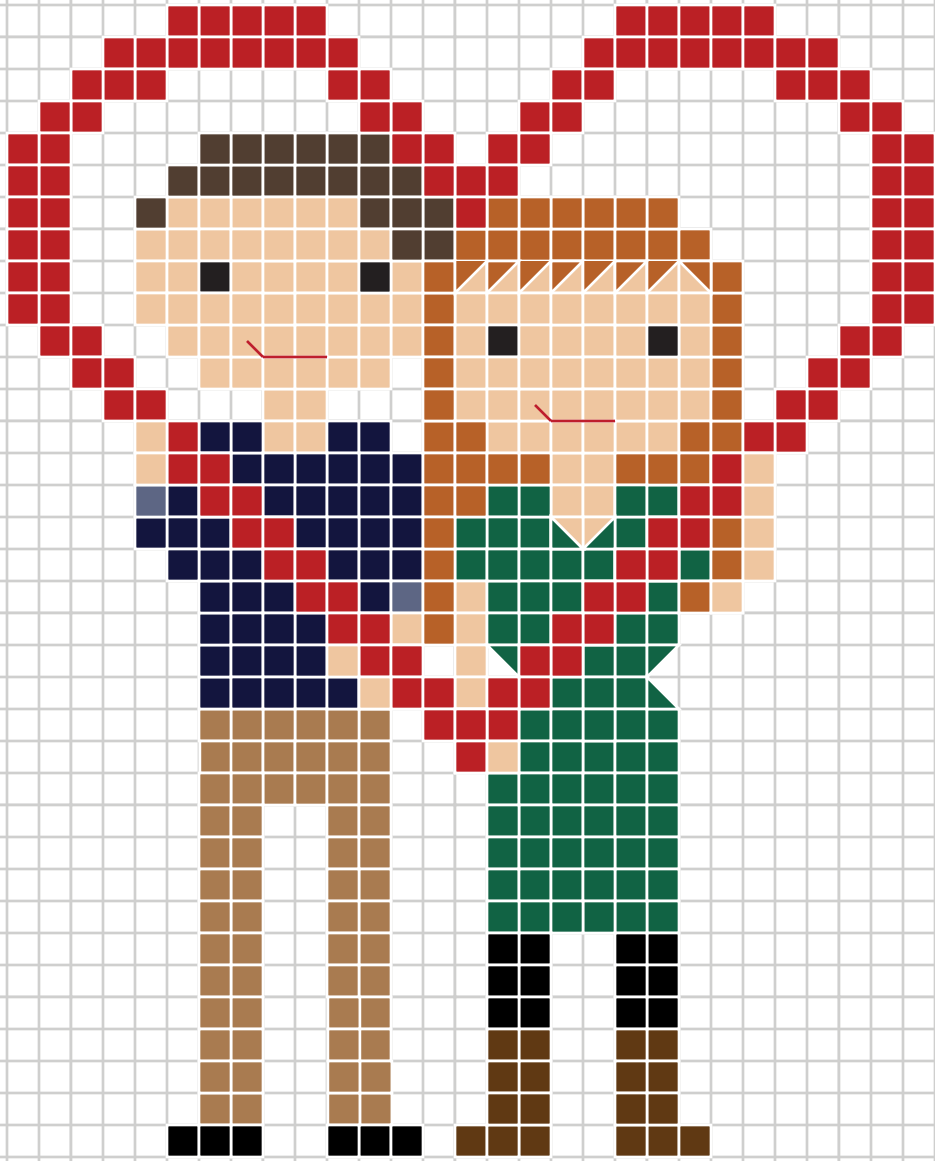

STITCH & PEOPLE

**VALENTINE'S
DAY**

FREEBIE

Be Mine

SURROUND YOUR LOVE WITH LOVE THIS VALENTINE'S DAY!

WHETHER YOU USE A BORDER TO MAKE YOUR PATTERNS POP OR A MOTIF TO ADD SOME ELEGANCE TO YOUR IMAGE, YOUR LOVED ONE IS SURE TO FALL HEAD OVER HEELS IF YOU USE ONE OF THESE DESIGNS!*

*CAPACITY TO ILLICIT HEIGHTENED FEELINGS OF ROMANCE IN OTHERS NOT 100% GUARANTEED BUT IS STILL HIGHLY LIKELY.