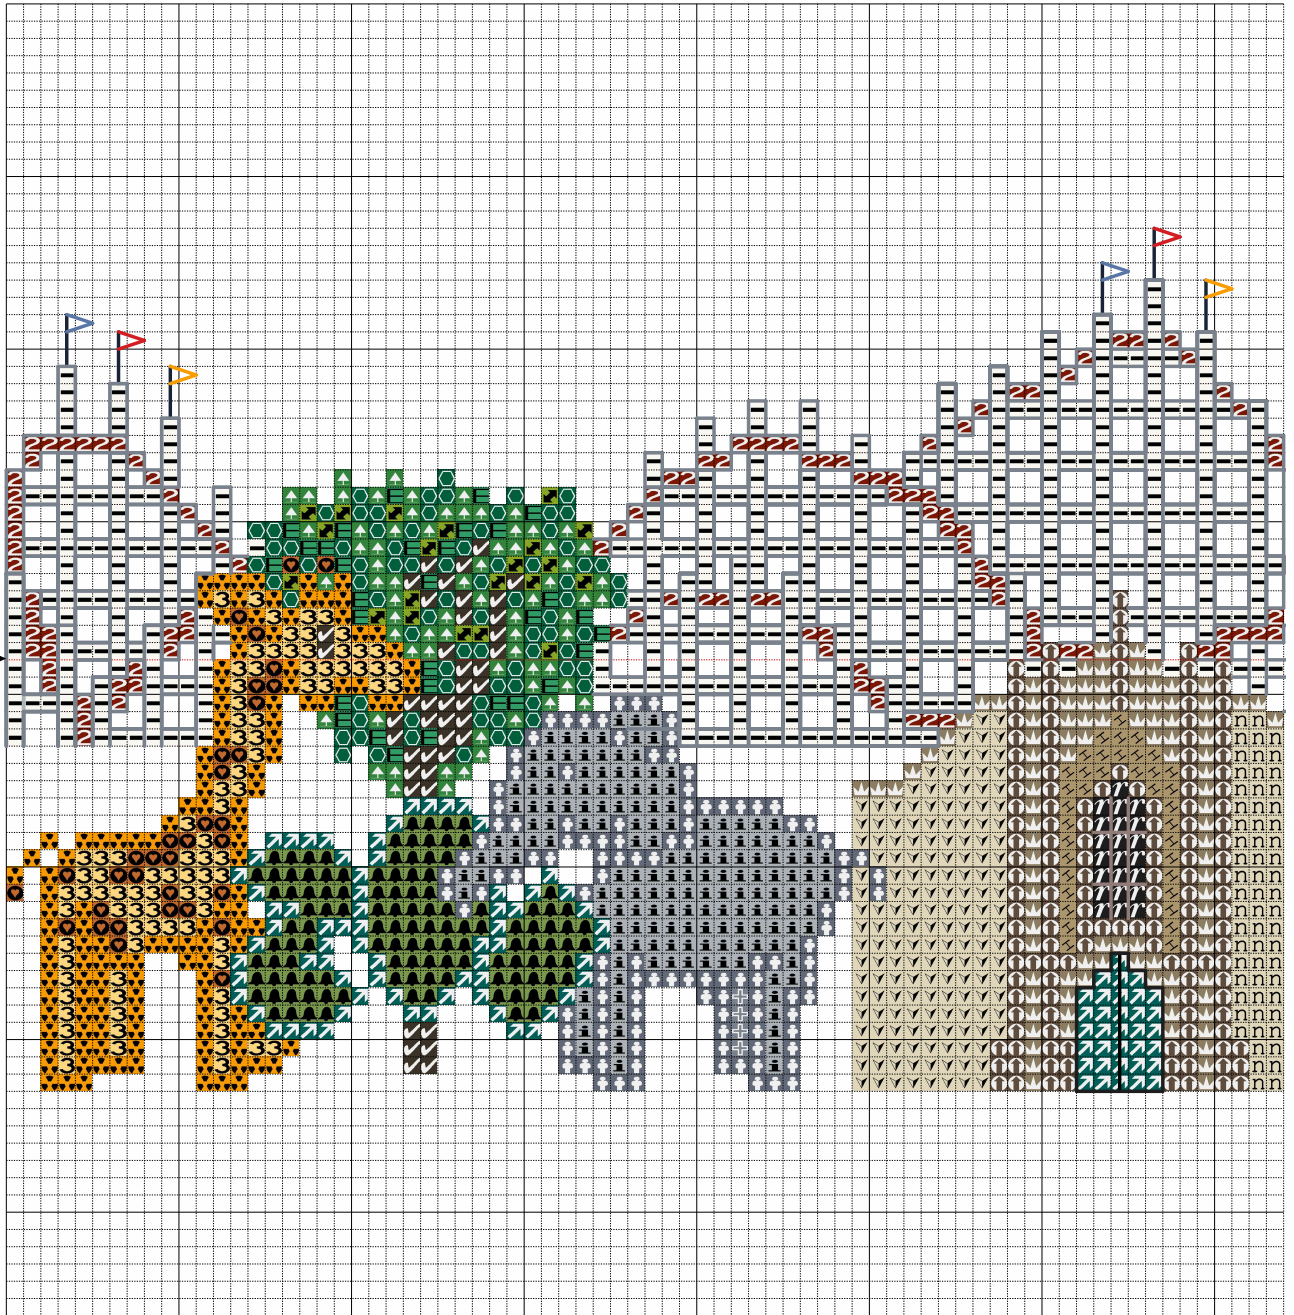

010

020

030

040

050

060

070

010

020

030

040

050

060

070