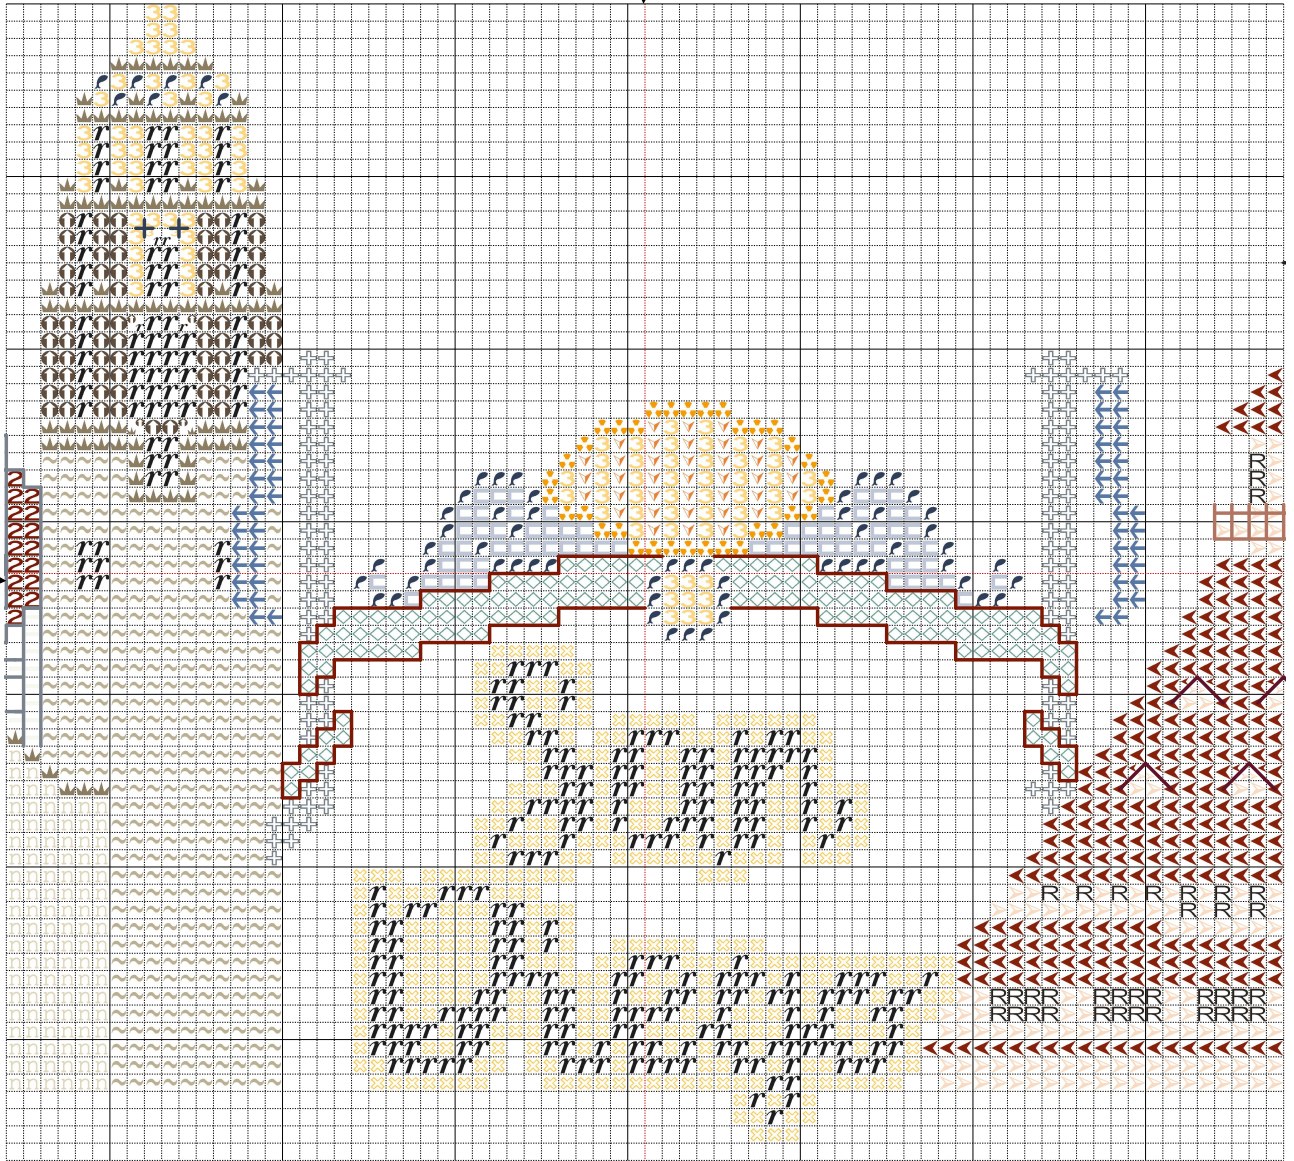

STITCH  PEOPLE

Do-It-Yourself Family Portraits

FREE SAN DIEGO PINNERS PATTERN

THANKS FOR JOINING US AT PINNERS!

Hello, new friend! Please enjoy this free pattern created just for you.

It's a San Diego-themed pattern that you can stitch to commemorate your favorite city. You can stitch it either for the sake of "San Diego," alone, or as a background for your custom Stitch People family portrait!

If you'd like to include your family in the portrait, you can use the sample family in the second pattern as a reference and use your creativity to make necessary adjustments. Alternately, you can purchase our "Do-It-Yourself Stitch People" book online at stitchpeople.com for hundreds of templates and patterns, and detailed instructions.

I want to also encourage you to get creative with this San Diego pattern. If you feel other colors would make your pattern "pop" or express your creativity better - then use those colors by all means.

010

020

030

040

050

060

010

020