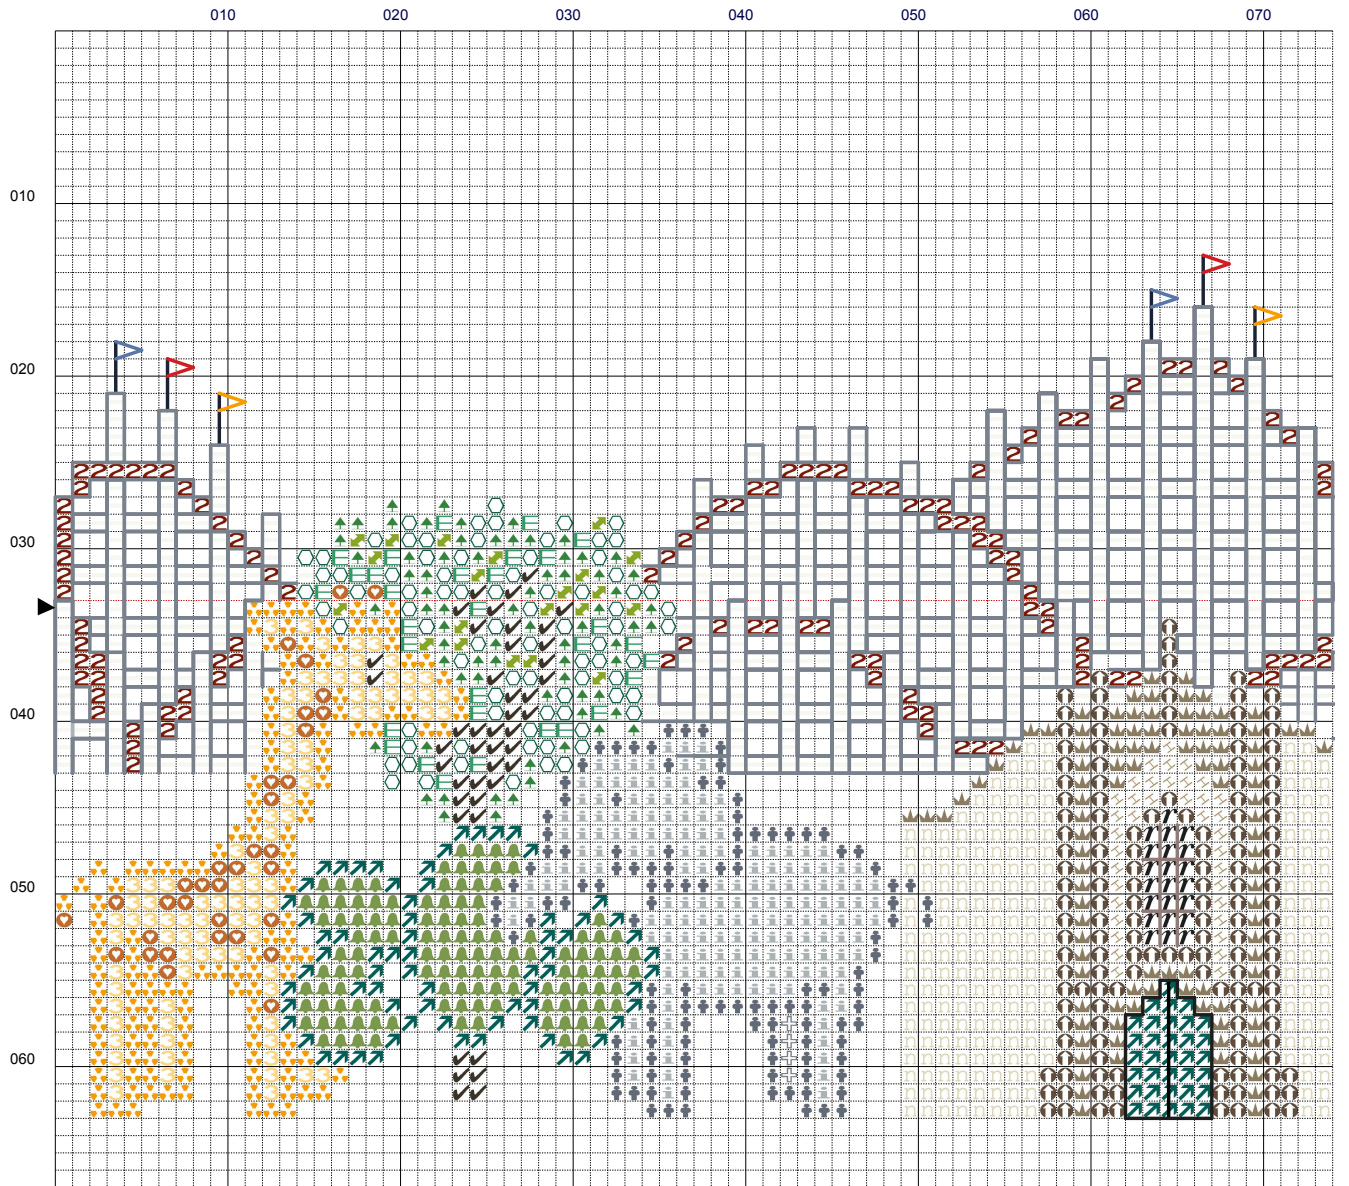

STITCH  PEOPLE

Do-It-Yourself Family Portraits

FREE SAN DIEGO PINNERS PATTERN

THANKS FOR JOINING US AT PINNERS!

Hello, new friend! Please enjoy this free pattern created just for you.

It's a San Diego-themed pattern that you can stitch to commemorate your favorite city. You can stitch it either for the sake of "San Diego," alone, or as a background for your custom Stitch People family portrait!

If you'd like to include your family in the portrait, you can use the sample family in the second pattern as a reference and use your creativity to make necessary adjustments. Alternately, you can purchase our "Do-It-Yourself Stitch People" book online at stitchpeople.com for hundreds of templates and patterns, and detailed instructions.

I want to also encourage you to get creative with this San Diego pattern. If you feel other colors would make your pattern "pop" or express your creativity better - then use those colors by all means.

010

020

030

040

050

060

010

020