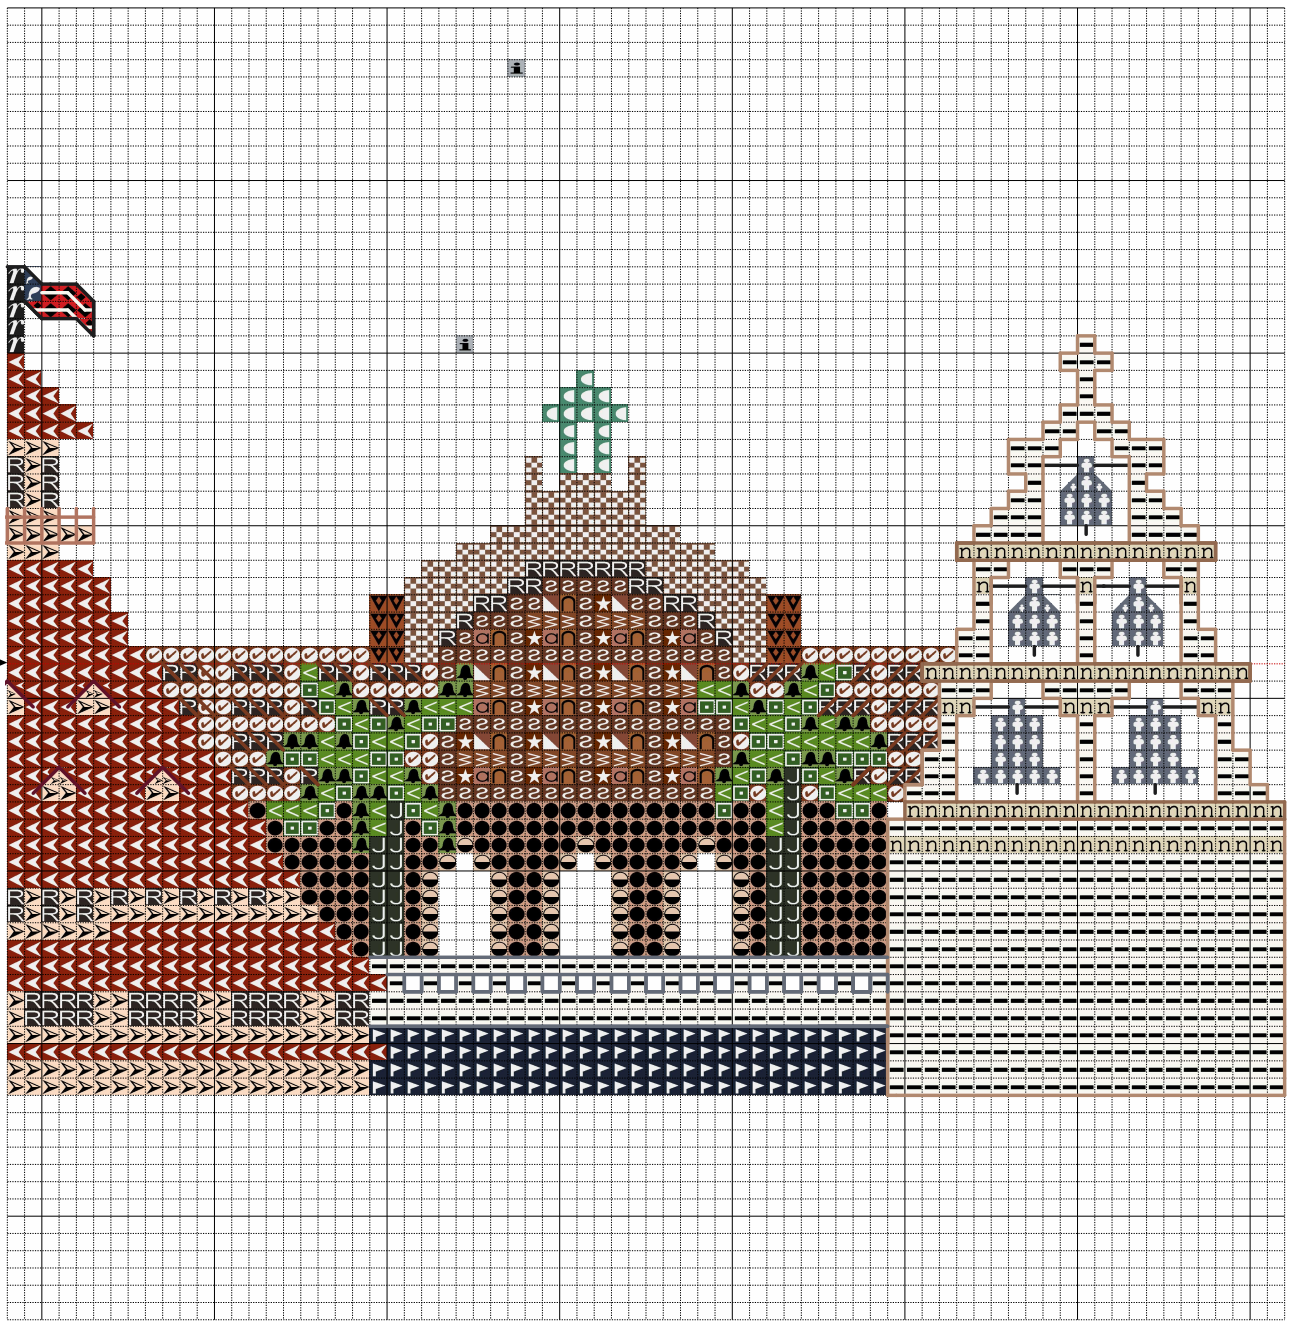

010
020
030
040
050
060
070