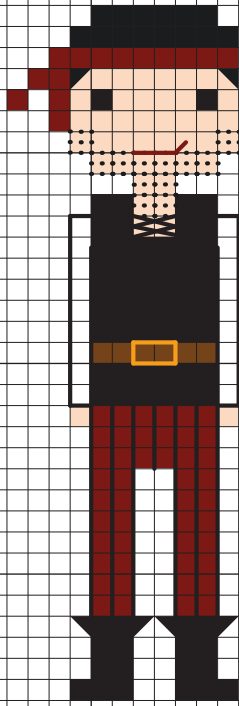

A collage of pirate-themed elements including a skull and crossbones, gold coins, and a treasure map. The skull and crossbones is in the upper center, surrounded by several gold coins. Below the coins is a treasure map with a compass rose and a red 'X' marking a spot. The background is dark with some white splatters.

STITCH PEOPLE

PIRATES

PATTERN

AYE AYE

OH OH

Arr matey!
Get yer needles
movin' and
show yer salty
nature with
these scurvy
costumes!