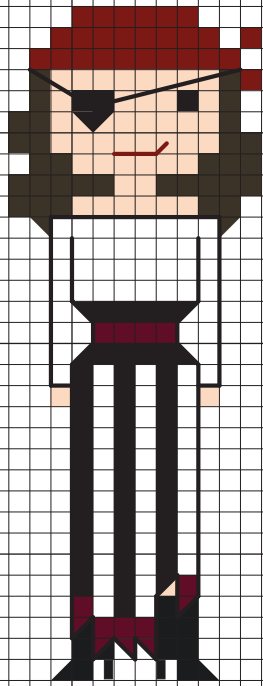

A collage of pirate-themed elements including a skull and crossbones, gold coins, and a treasure map. The skull and crossbones is in the upper center, surrounded by several gold coins. Below the coins is a treasure map with a compass rose and a red 'X' marking a spot. The background is dark with some white splatters.

STITCH PEOPLE

PIRATES

PATTERN

AYE AYE

OH OH

Arr matey!
Get yer needles
movin' and
show yer salty
nature with
these scurvy
costumes!