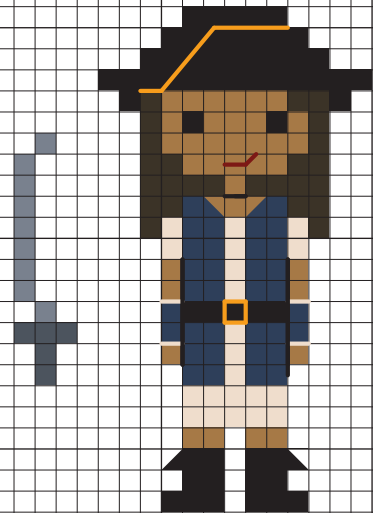

A collage of pirate-themed elements including a skull and crossbones, gold coins, and a treasure map. The skull and crossbones is in the upper center, surrounded by several gold coins. Below the coins is a treasure map with a compass rose and a red 'X' marking a spot. The background is dark with some white splatters.

STITCH PEOPLE

PIRATES

PATTERN

AYE AYE

OH OH

Arr matey!
Get yer needles
movin' and
show yer salty
nature with
these scurvy
costumes!